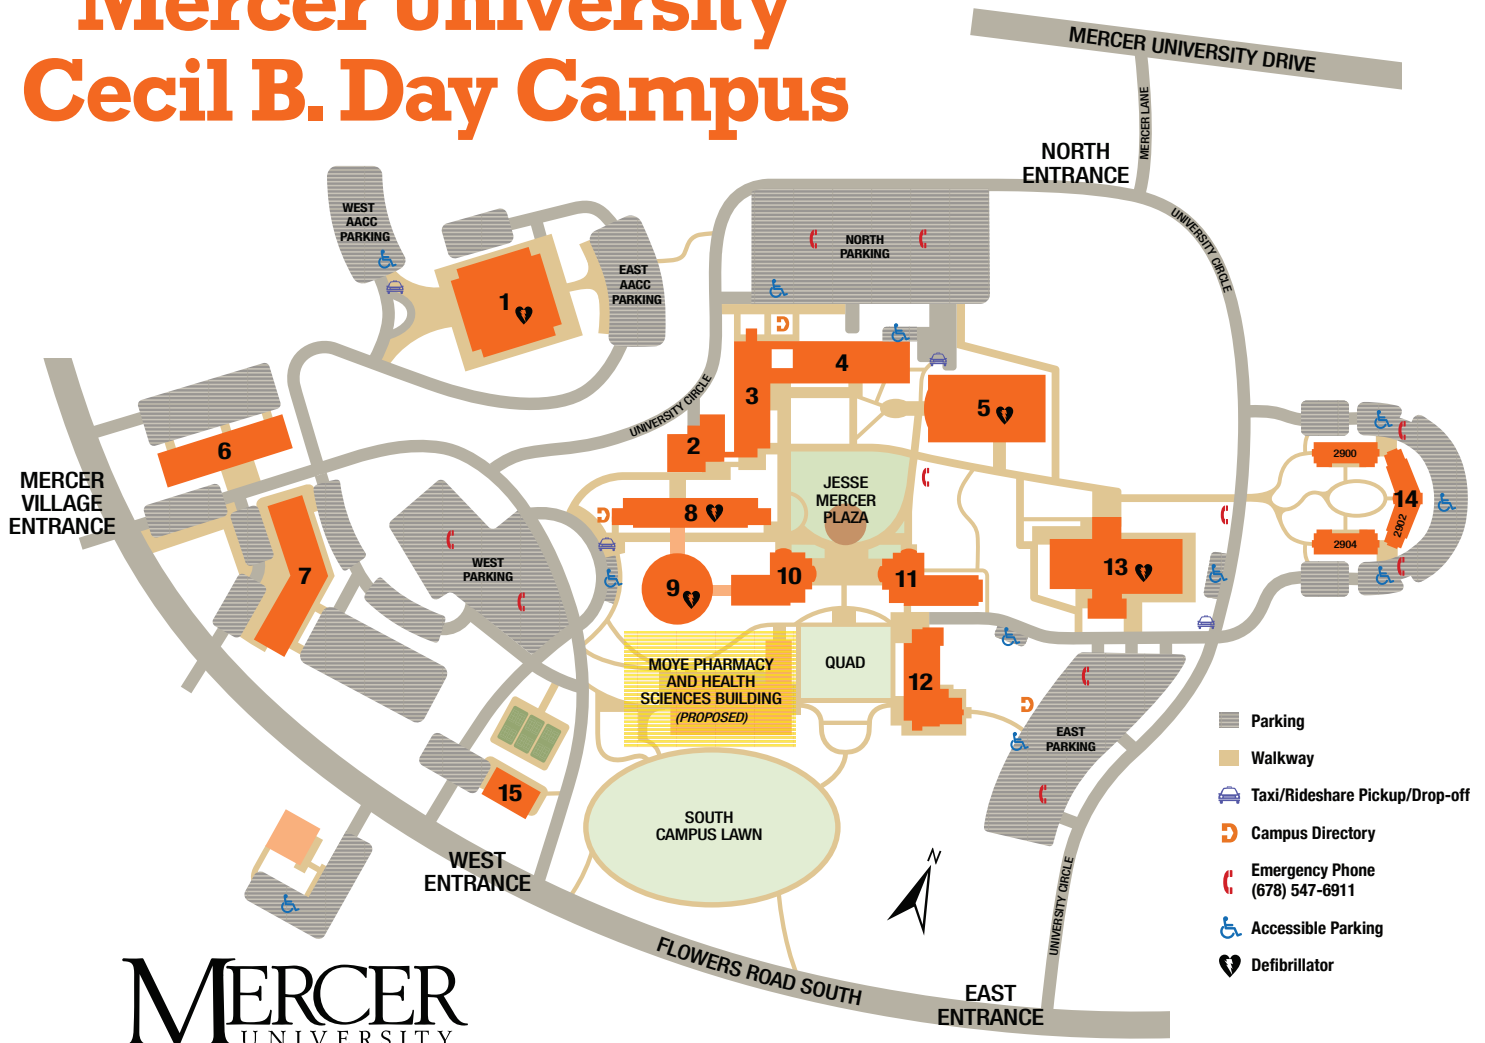

Mercer University Cecil B. Day Campus

3001 Mercer University Drive • Atlanta, GA 30341

1. Administration and Conference Center

- Auditorium
- American Baptist Historical Society
- Center for Career and Professional Development
- College of Education
 - Educational Leadership Programs
- College of Professional Advancement
 - Dean's Office
- Evening Student Support Center
- Human Resources
- Marriage and Family Therapy
- Offices of the President and Senior Vice President for Strategic Initiatives
- Pharmacy Simulation Lab
- University Advancement
 - Alumni Services and University Special Events
 - Development

2. Pharmacy Teaching and Research Center

3. Duvall Hall

- College of Pharmacy

4. Pharmacy Administration and Cafeteria

- College of Pharmacy
 - Dean's Office
 - Student Affairs
- Cafeteria (Toby's)
- Mercer Police
- Trustees Dining Room
- ATM

5. Swilley Library

- Academic Resource Center
- Library
- Technology Support Services
- Wooten Auditorium

6. Mercer Village

- Admissions and Student Success
- Auxiliary Services
- Bookstore
- Bursar
- Copy Center/Mail Room
- Financial Planning
- Registrar
- Welcome Center

14. East Campus Apartments

2900, 2902 and 2904 University Circle

15. Physical Plant

3042 Flowers Road South